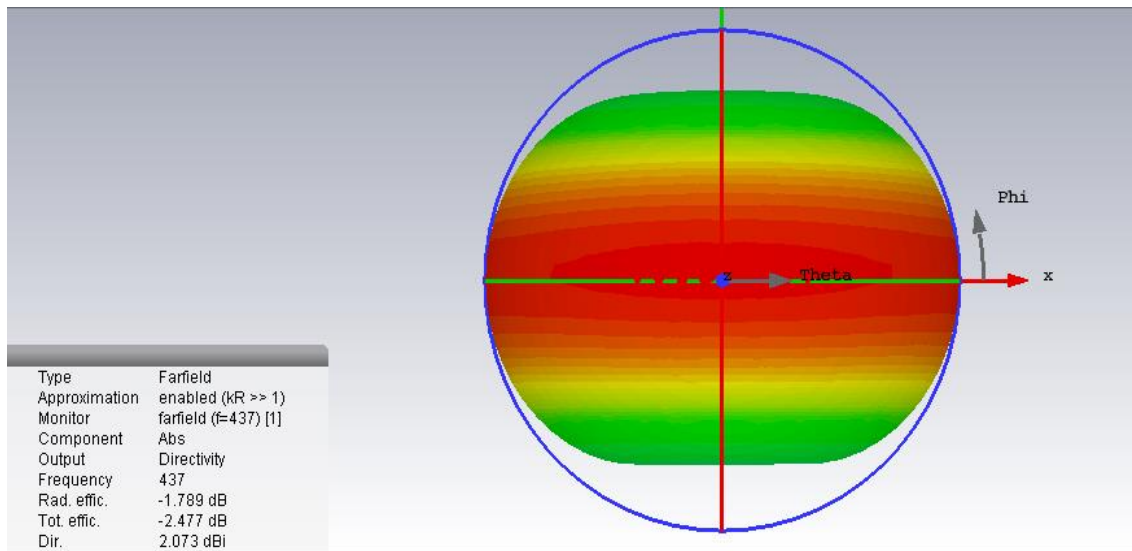

### UHF Patch Antenna (Simulated by UiTM)

Operating frequency: 435-438 MHz

Gain: 0.284 dBi

### VHF Deployable Antenna (Simulated by Syazana)

Operating frequency: 145-147 MHz

Gain: 1.925 dBi