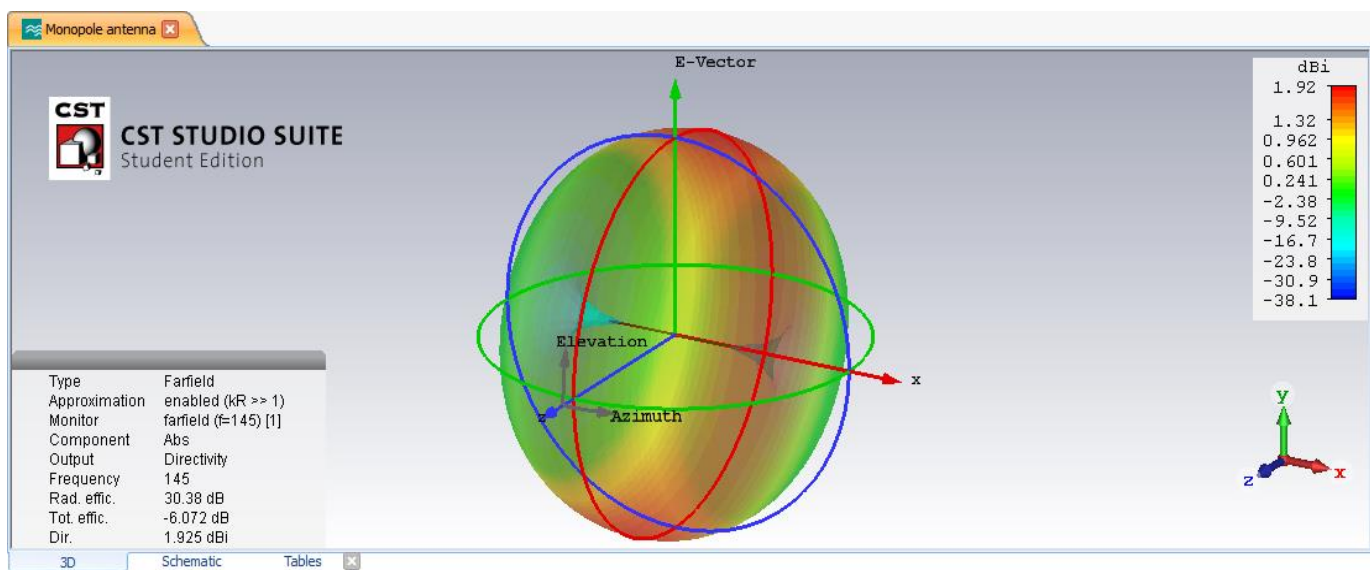

### UHF Patch Antenna (Simulated by UiTM)

Operating frequency: 435-438 MHz

Gain: 0.284 dBi

### VHF Deployable Antenna (Simulated by Syazana)

Operating frequency: 145-147 MHz

Gain: 1.925 dBi